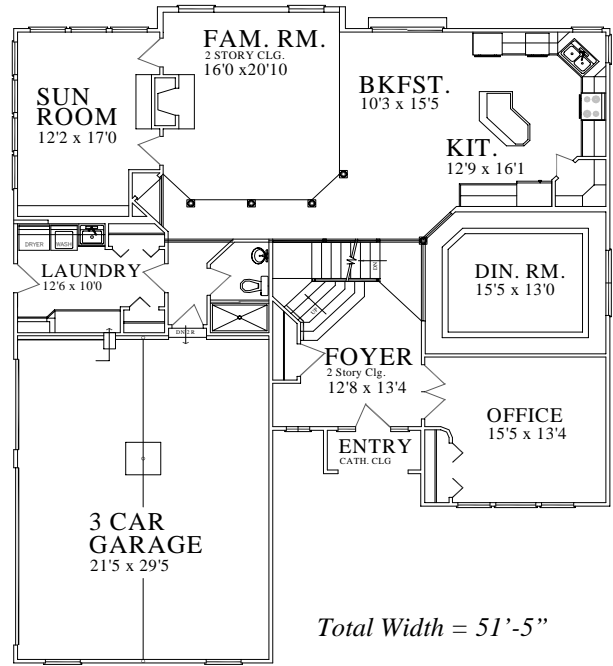

The "Caroline" – 3615 Sq. Ft.

Note: This artists rendering and simplified floor plan has been prepared as a general guide only and must not be considered technically accurate. Copyright © 2002, Home Source Builders.

Main Flr. 1844 Sq.Ft.
 Second Flr. 1771 Sq. Ft.
Total Living Area: 3615 Sq. Ft.

SECOND FLOOR PLAN
 1771 Sq. Ft.

FIRST FLOOR PLAN
 1844 Sq. Ft.

Total Width = 51'-5"

Each home is individually priced and constructed. All features are per plan and / or customer specifications. Some options may not be available on certain models. Call (630) 759-7496 for more information.