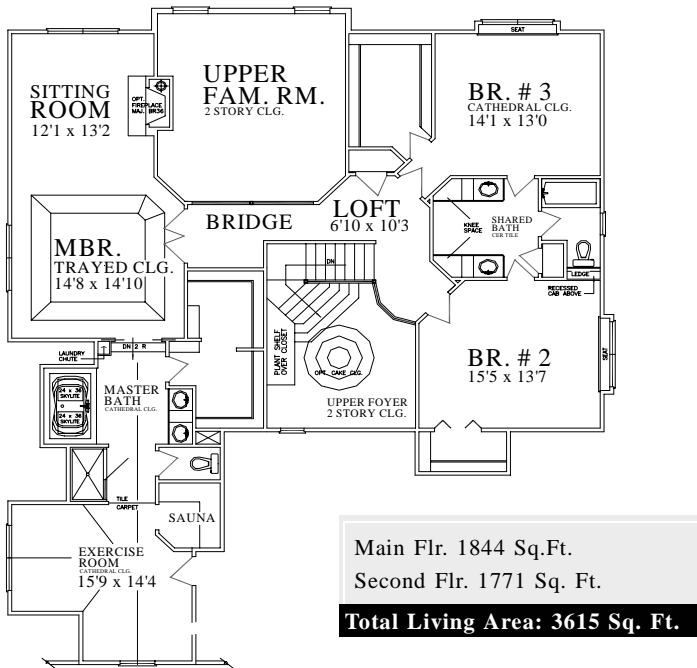

The "Caroline" – 3615 Sq. Ft.

Note: This artists rendering and simplified floor plan has been prepared as a general guide only and must not be considered technically accurate. Copyright © 2002, Home Source Builders.

Main Flr. 1844 Sq.Ft.
 Second Flr. 1771 Sq. Ft.
Total Living Area: 3615 Sq. Ft.

SECOND FLOOR PLAN
 1771 Sq. Ft.

FIRST FLOOR PLAN
 1844 Sq. Ft.

Total Width = 51'-5"

Each home is individually priced and constructed. All features are per plan and / or customer specifications. Some options may not be available on certain models. Call (630) 759-7496 for more information.