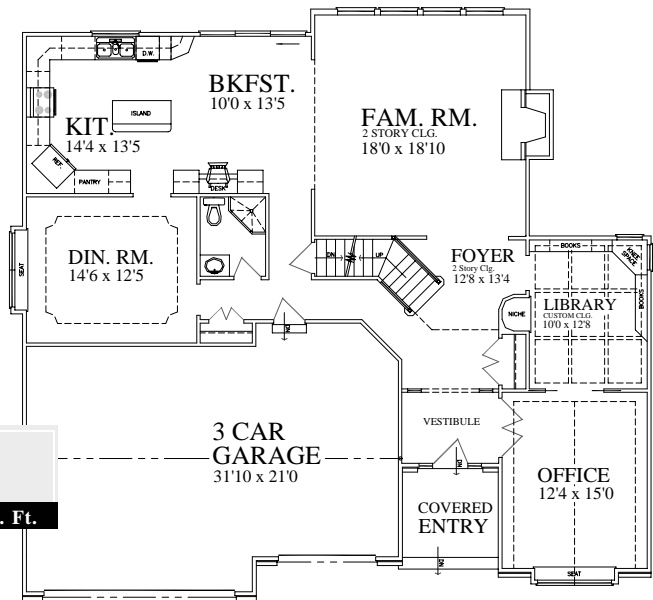

# The "Lindhurst" – 3108 Sq. Ft.

Note: This artists rendering and simplified floor plan has been prepared as a general guide only and must not be considered technically accurate. Copyright © 2002, Home Source Builders.

## SECOND FLOOR PLAN

1484 Sq. Ft.

Main Flr. 1624 Sq.Ft.  
 Second Flr. 1484 Sq. Ft.  
**Total Living Area: 3108 Sq. Ft.**

## FIRST FLOOR PLAN

1624 Sq. Ft.

Total Width = 53'-10"

**Each home is individually priced and constructed. All features are per plan and / or customer specifications. Some options may not be available on certain models. Call (630) 759-7496 for more information.**