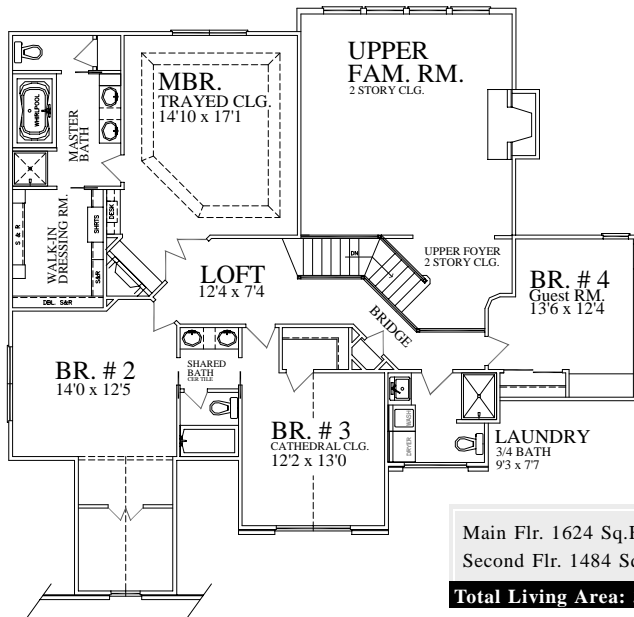

# The "Lindhurst" – 3108 Sq. Ft.

Note: This artists rendering and simplified floor plan has been prepared as a general guide only and must not be considered technically accurate. Copyright © 2002, Home Source Builders.

## SECOND FLOOR PLAN

1484 Sq. Ft.

Main Flr. 1624 Sq.Ft.  
 Second Flr. 1484 Sq. Ft.  
**Total Living Area: 3108 Sq. Ft.**

## FIRST FLOOR PLAN

1624 Sq. Ft.

Total Width = 53'-10"

**Each home is individually priced and constructed. All features are per plan and / or customer specifications. Some options may not be available on certain models. Call (630) 759-7496 for more information.**