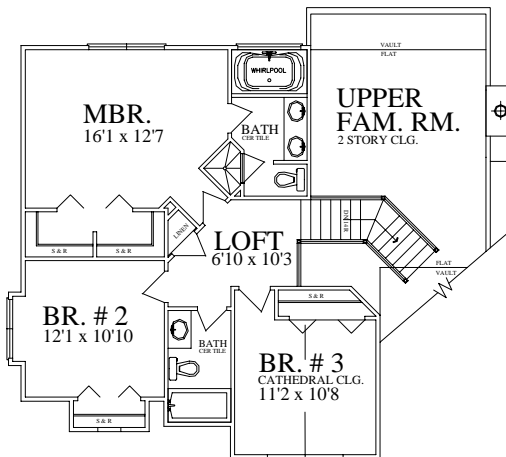

# The "Lindon" - 1850 Sq. Ft.

Note: This artists rendering and simplified floor plan has been prepared as a general guide only and must not be considered technically accurate. Copyright © 2002, Home Source Builders.

Main Flr. 1072 Sq.Ft.

Second Flr. 778 Sq. Ft.

**Total Living Area: 1850 Sq. Ft.**

## SECOND FLOOR PLAN

778.0 Sq. Ft.

## FIRST FLOOR PLAN

1071.9 Sq. Ft.

Each home is individually priced and constructed. All features are per plan and / or customer specifications. Some options may not be available on certain models. Call (630) 759-7496 for more information.