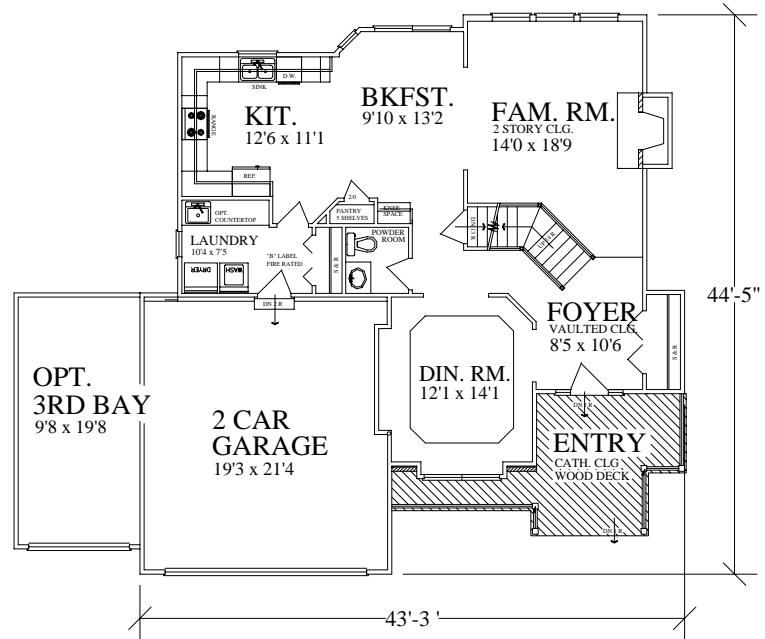

# The "Lindon" - 1850 Sq. Ft.

Note: This artists rendering and simplified floor plan has been prepared as a general guide only and must not be considered technically accurate. Copyright © 2002, Home Source Builders.

Main Flr. 1072 Sq.Ft.

Second Flr. 778 Sq. Ft.

**Total Living Area: 1850 Sq. Ft.**

## SECOND FLOOR PLAN

778.0 Sq. Ft.

## FIRST FLOOR PLAN

1071.9 Sq. Ft.

Each home is individually priced and constructed. All features are per plan and / or customer specifications. Some options may not be available on certain models. Call (630) 759-7496 for more information.