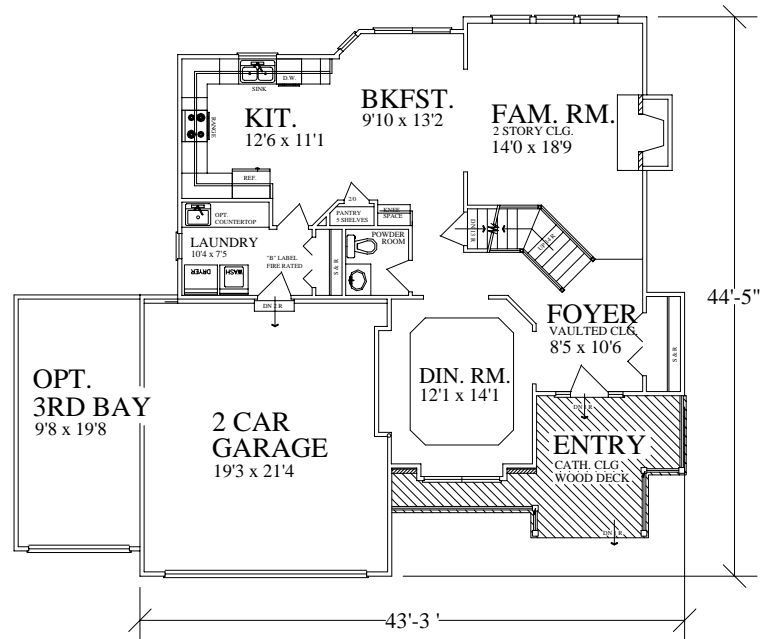

# The "Lindon" - 1850 Sq. Ft.

Note: This artists rendering and simplified floor plan has been prepared as a general guide only and must not be considered technically accurate. Copyright © 2002, Home Source Builders.

Main Flr. 1072 Sq.Ft.

Second Flr. 778 Sq. Ft.

**Total Living Area: 1850 Sq. Ft.**

## SECOND FLOOR PLAN

778.0 Sq. Ft.

## FIRST FLOOR PLAN

1071.9 Sq. Ft.

Each home is individually priced and constructed. All features are per plan and / or customer specifications. Some options may not be available on certain models. Call (630) 759-7496 for more information.