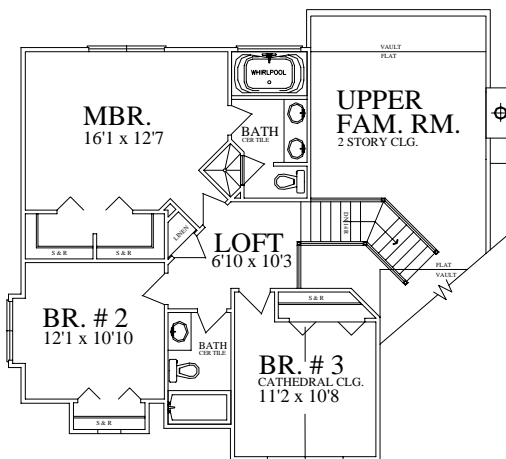

# The "Lindon" - 1850 Sq. Ft.

Note: This artists rendering and simplified floor plan has been prepared as a general guide only and must not be considered technically accurate. Copyright © 2002, Home Source Builders.

Main Flr. 1072 Sq.Ft.

Second Flr. 778 Sq. Ft.

**Total Living Area: 1850 Sq. Ft.**

## SECOND FLOOR PLAN

778.0 Sq. Ft.

## FIRST FLOOR PLAN

1071.9 Sq. Ft.

Each home is individually priced and constructed. All features are per plan and / or customer specifications. Some options may not be available on certain models. Call (630) 759-7496 for more information.